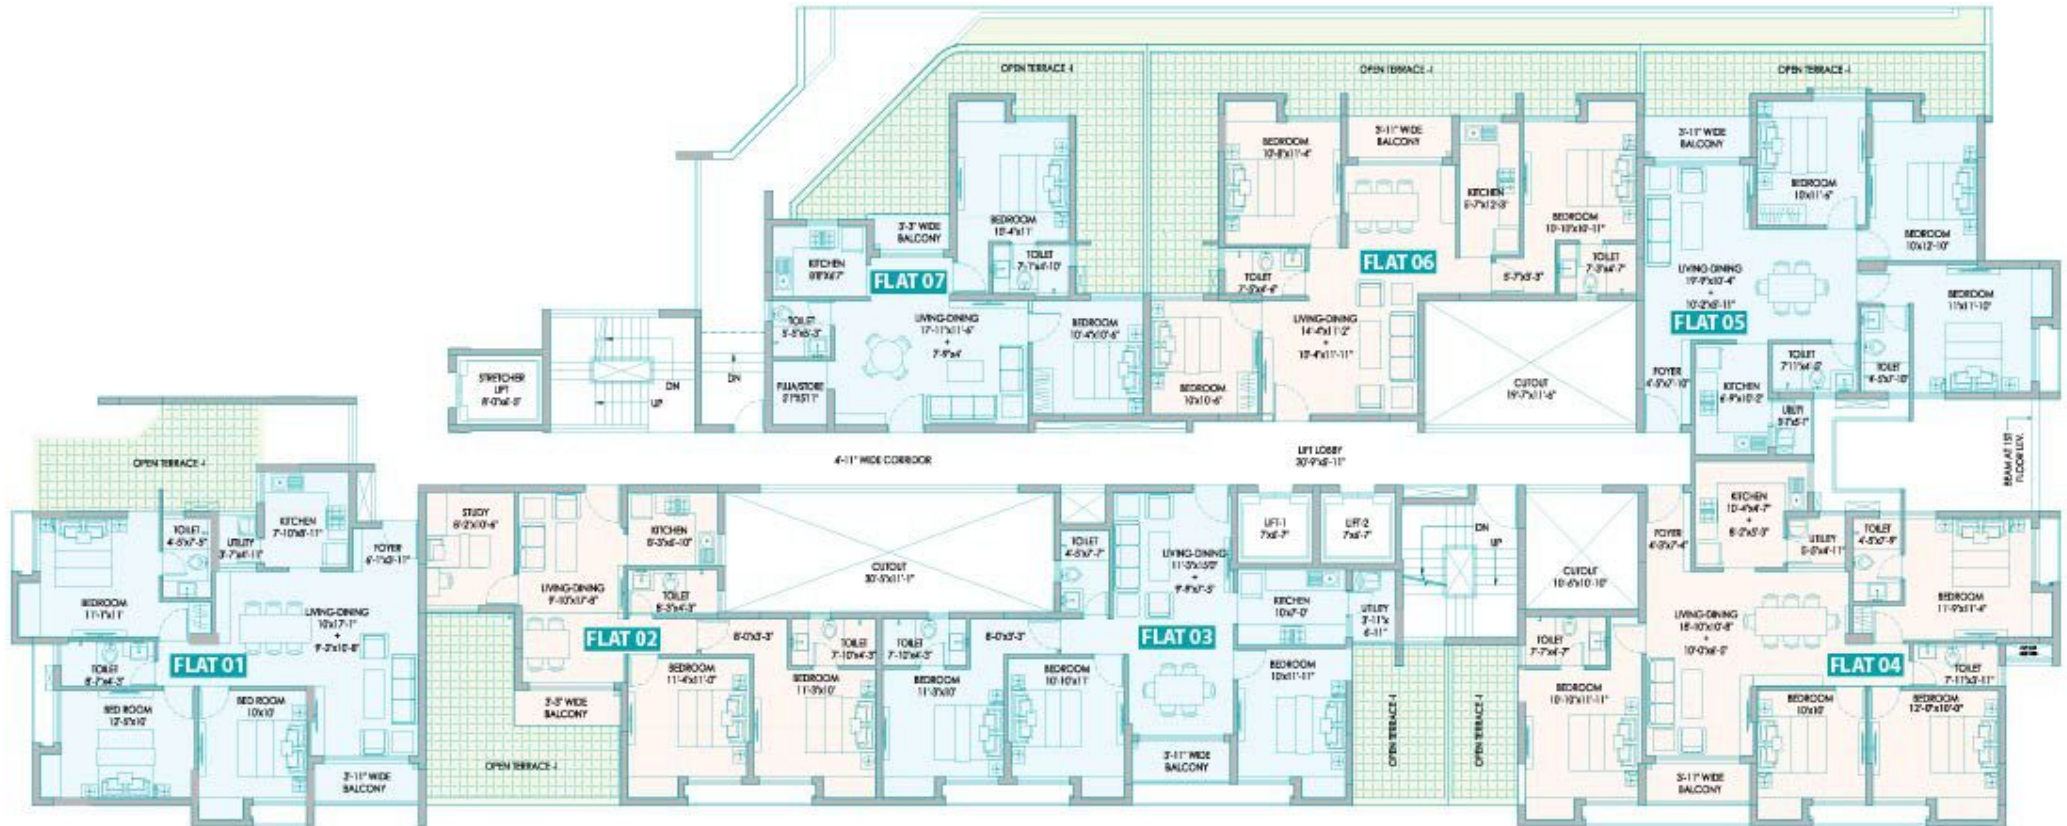

Wing C - Typical Floor

UNIT TYPE	BHK	FLAT CARPET AREA	BALCONY CARPET AREA	UTILITY BALCONY CARPET AREA
		Sq. Ft	Sq. Ft	Sq. Ft
01	3 BHK	868	38	18
02	2 BHK + STUDY	716	32	-
03	3 BHK	827	36	27
04	4 BHK	1093	38	27
05	3 BHK	876	39	18
06	3 BHK	831	38	-
07	2 BHK + STUDY	725	23	-

Wing A - 1st Floor

UNIT TYPE	BHK	FLAT CARPET AREA	BALCONY CARPET AREA	UTILITY BALCONY CARPET AREA	TERRACE AREA
		Sq. Ft	Sq. Ft	Sq. Ft	Sq. Ft
01	3 BHK	868	38	18	254
02	2 BHK + STUDY	716	32	-	219
03	3 BHK	827	36	27	117
04	4 BHK	1093	38	27	110
05	3 BHK	876	39	18	182
06	3 BHK	831	38	-	384
07	2 BHK + PUJA	656	23	-	344

Wing A - 9th Floor

UNIT TYPE	BHK	FLAT CARPET AREA Sq. Ft	BALCONY CARPET AREA Sq. Ft	UTILITY BALCONY CARPET AREA Sq. Ft
01	3 BHK	868	38	18
02	2 BHK + STUDY	716	32	-
03	3 BHK	827	36	27
04	4 BHK	1093	38	27
05	3 BHK	876	39	18
06	3 BHK	831	38	-
07	2 BHK + STUDY	725	23	-

Wing A - 10th Floor

UNIT TYPE	BHK	FLAT CARPET AREA Sq. Ft	BALCONY CARPET AREA Sq. Ft	UTILITY BALCONY CARPET AREA Sq. Ft
01	3 BHK	868	38	18
02	2 BHK + STUDY	716	32	-
03	3 BHK	827	36	27
04	4 BHK	1093	38	27
05	3 BHK	876	39	18
06	3 BHK	831	38	-
07	2 BHK + STUDY	725	23	-