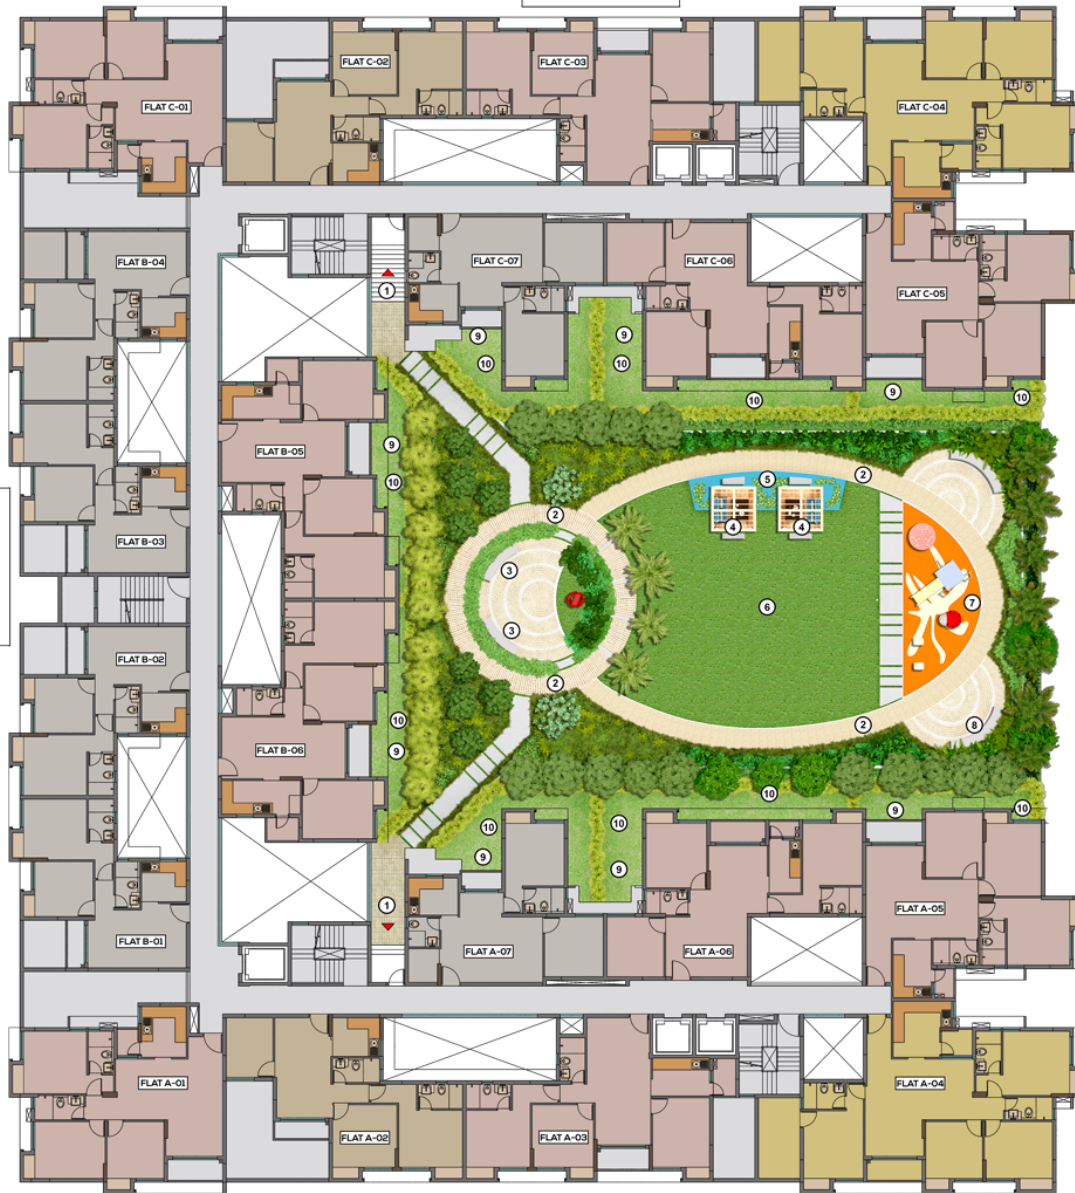

WING - C

WING - B

WING - A

LEGEND

- 1. ENTRY TO BUILDING BLOCK
- 2. PATHWAY / JOGGING TRACK
- 3. ELDERS' SITTING AREA
- 4. CABANAS
- 5. LOTUS POND
- 6. CENTRAL GREEN
- 7. TODDLERS' PLAY AREA
- 8. OUTDOOR SEATING AREA
- 9. PRIVATE GARDENS
- 10. PRIVATE GARDEN BOUNDARY WITH CHANNEL PLANTER

	4BHK
	3BHK
	2.5BHK
	2BHK

LEGEND

1. ENTRY TO BUILDING BLOCK (11TH FLOOR LEVEL)
2. ENTRY TO BUILDING BLOCK (ROOF LEVEL)
3. YOGA / MEDITATION GARDEN
4. YOGA DECK
5. OUTDOOR SEATING AREA
6. CURVILINEAR PATHWAY
7. POOL DECK
8. MAIN SWIMMING POOL
9. KIDS' POOL
10. WATER FEATURE AT KNIFE EDGE
11. WATER SPOUTS
12. LOUNGERS UNDER TRELLIS
13. OPEN AIR GYM
14. HOPSCOTCH
15. TODDLERS' PLAY AREA
16. CARROM TABLES
17. ACUPRESSURE WALK
18. CHESS TABLES
19. SENIOR CITIZENS' ADDA
20. BARBEQUE AREA / PARTY DECK
21. FOOD / BARBEQUE COUNTER UNDER TRELLIS
22. ARTIFICIAL LAWN

LEGEND

1. ENTRY / EXIT GATE
2. INTERNAL DRIVEWAY
3. PERIPHERAL JOGGING TRACK
4. TOWER DROP-OFF WITH ACCENT PAVING
5. CURVILINEAR PATHWAY
6. MOUND WITH SCULPTURE
7. ADDA ZONE