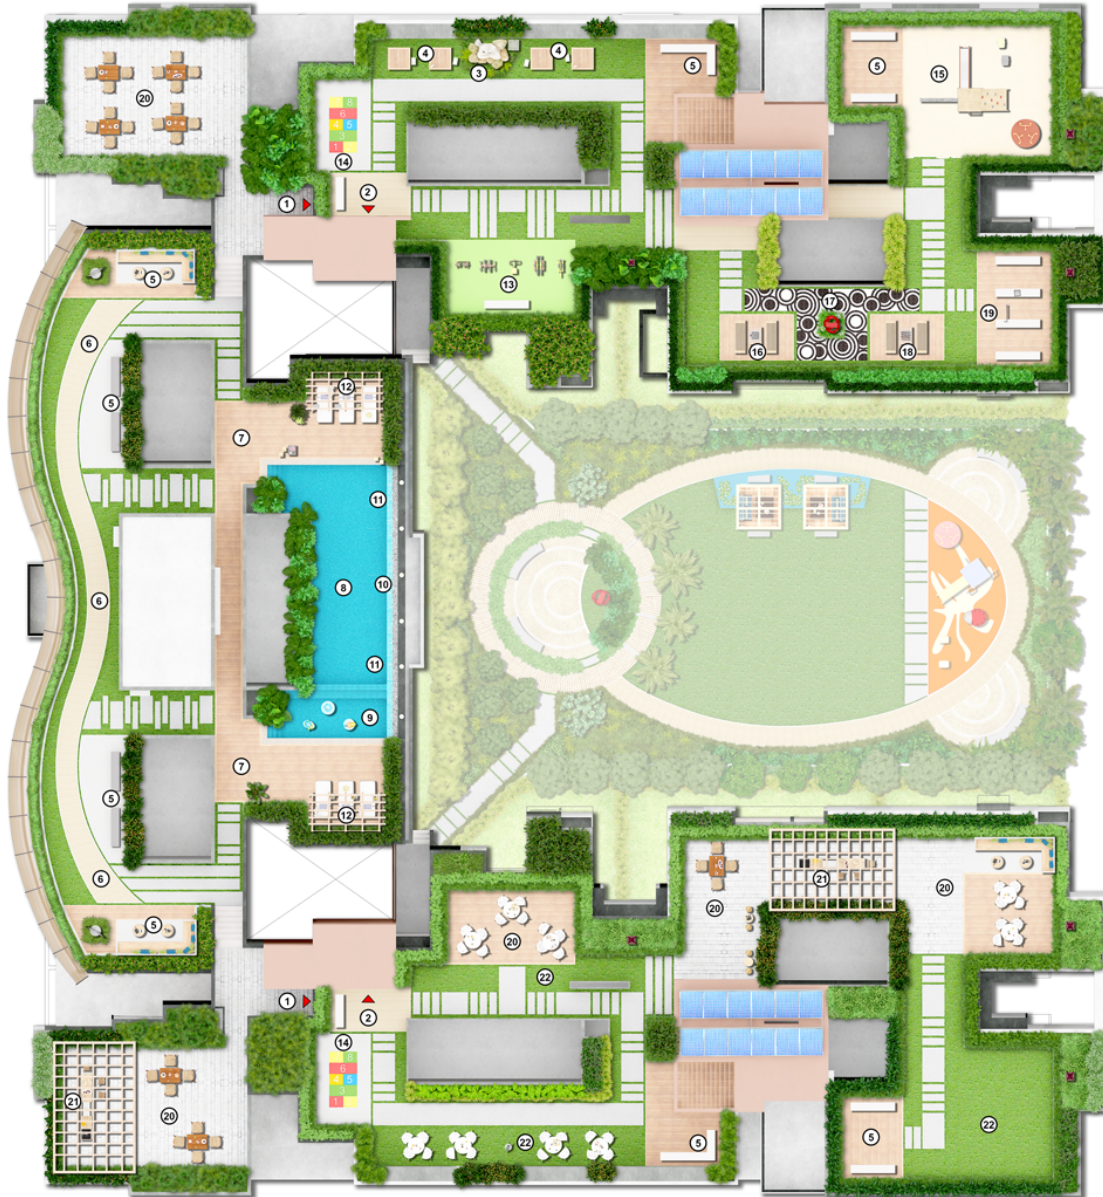

WING - C

WING - B

WING - A

LEGEND

- 1. ENTRY TO BUILDING BLOCK
- 2. PATHWAY / JOGGING TRACK
- 3. ELDERS' SITTING AREA
- 4. CABANAS
- 5. LOTUS POND
- 6. CENTRAL GREEN
- 7. TODDLERS' PLAY AREA
- 8. OUTDOOR SEATING AREA
- 9. PRIVATE GARDENS
- 10. PRIVATE GARDEN BOUNDARY WITH CHANNEL PLANTER

	4BHK
	3BHK
	2.5BHK
	2BHK

LEGEND

1. ENTRY TO BUILDING BLOCK (11TH FLOOR LEVEL)
2. ENTRY TO BUILDING BLOCK (ROOF LEVEL)
3. YOGA / MEDITATION GARDEN
4. YOGA DECK
5. OUTDOOR SEATING AREA
6. CURVILINEAR PATHWAY
7. POOL DECK
8. MAIN SWIMMING POOL
9. KIDS' POOL
10. WATER FEATURE AT KNIFE EDGE
11. WATER SPOUTS
12. LOUNGERS UNDER TRELLIS
13. OPEN AIR GYM
14. HOPSCOTCH
15. TODDLERS' PLAY AREA
16. CARROM TABLES
17. ACUPRESSURE WALK
18. CHESS TABLES
19. SENIOR CITIZENS' ADDA
20. BARBEQUE AREA / PARTY DECK
21. FOOD / BARBEQUE COUNTER UNDER TRELLIS
22. ARTIFICIAL LAWN

LEGEND

1. ENTRY / EXIT GATE
2. INTERNAL DRIVEWAY
3. PERIPHERAL JOGGING TRACK
4. TOWER DROP-OFF WITH ACCENT PAVING
5. CURVILINEAR PATHWAY
6. MOUND WITH SCULPTURE
7. ADDA ZONE